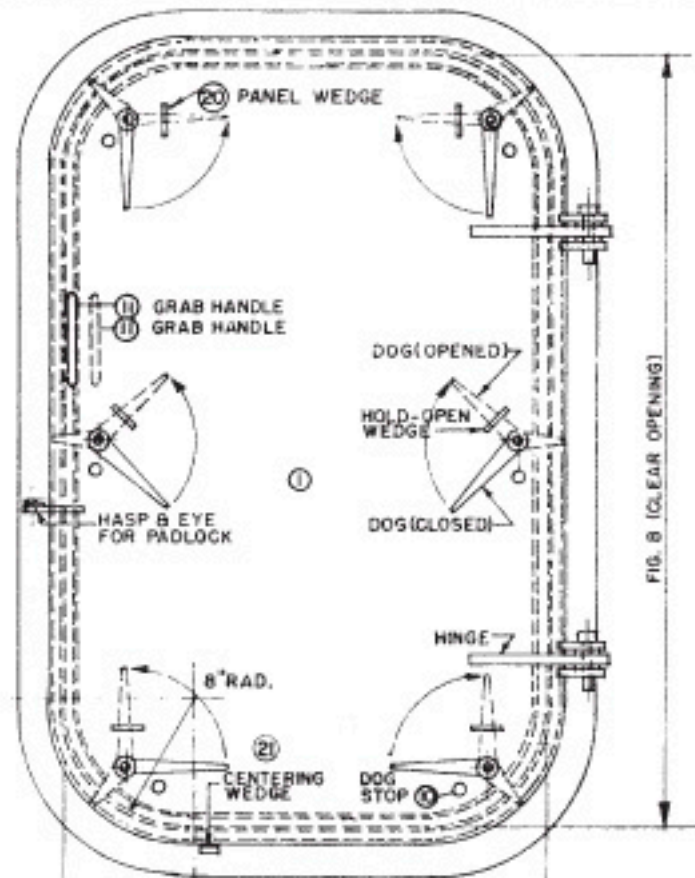

SCHEDULE OF MATERIALS		
PC. NO.	MATERIAL	REMARKS
1	MILD STEEL	
2	MILD STEEL	
3	BRASS	
4	BRASS	
5	BRASS	
6	DELTRIN	
7	NEOPRENE	
8	FRG. STL.	
9	FRG. STL.	
10	MILD STEEL	
11	MILD STEEL	
12	MILD STEEL	
13	GRAPHITE	
14	MILD STEEL	
15	MILD STEEL	
16	MILD STEEL	
17	MILD STEEL	
18	MILD STEEL	
19	MILD STEEL	
20	MILD STEEL	
21	MILD STEEL	
22	MILD STEEL	
23	BRASS	

Byrne, Rice & Turner
www.BRTMarine.com
 800-725-3787

BYRNE, RICE & TURNER, INC.
 NEW ORLEANS, LOUISIANA
 WATERTIGHT DOOR WITH SIX (6) DOGS

DRAWING NO. 102