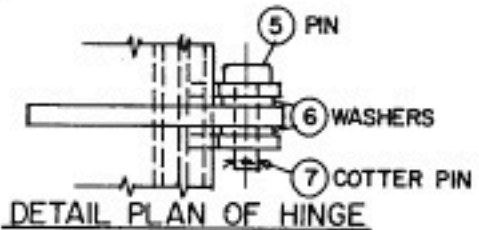

SCHEDULE OF MATERIALS		
PC. NO.	MATERIAL	REMARKS
1	MILD STEEL	
2	MILD STEEL	
3	MILD STEEL	
4	MILD STEEL	
5	BRASS	
6	STAINLESS	
7	STAINLESS	
8	GRAPHITE	
9	DELRIN	
10	MILD STEEL	
11	FRG. STEEL	
12	MILD STEEL	
13	MILD STEEL	
14	MILD STEEL	
15	NEOPRENE	
16	MILD STEEL	
17	MILD STEEL	
18	FRG. STEEL	
19	MILD STEEL	
20	MILD STEEL	
21	PLATED	

FIG. 'A'- INSIDE COAMING

Byrne, Rice & Turner
www.BRTMarine.com
 800-725-3787

BYRNE, RICE & TURNER, INC.
 NEW ORLEANS, LOUISIANA
 WATERTIGHT HATCH WITH DOGS
 DRAWING NO. 209