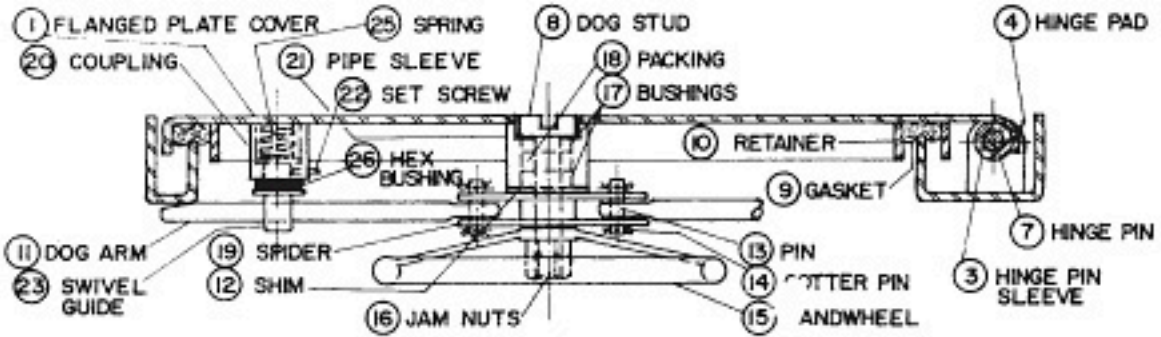

PLAN

SECTION

Byrne, Rice & Turner
www.BRTMarine.com
 800-725-3787

BYRNE, RICE & TURNER, INC.
 NEW ORLEANS, LOUISIANA
 FLUSH QUICK ACTING WATERTIGHT ROUND SCUTTLE