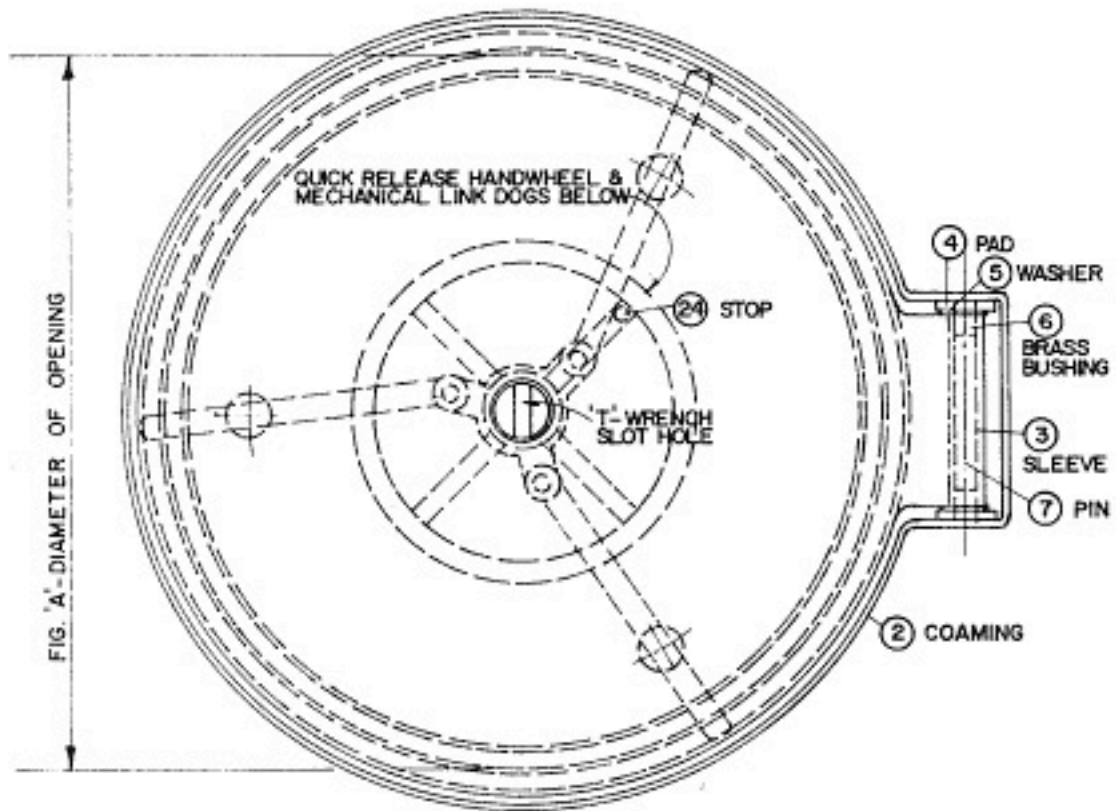

SCHEDULE OF MATERIALS

PC NO.	MATERIAL	REMARKS
1	MILD STEEL	
2	MILD STEEL	
3	MILD STEEL	
4	MILD STEEL	
5	BRASS	
6	BRASS	
7	COLD FINISH	
8	MILD STEEL	
9	NEOPRENE	
10	MILD STEEL	
11	MILD STEEL	
12	BRASS	
13	COLD FINISH	
14	MILD STEEL	
15	MILD STEEL	
16	MILD STEEL	
17	DELTRIN	
18	GRAPHITE	
19	MILD STEEL	
20	MILD STEEL	
21	MILD STEEL	
22	MILD STEEL	
23	BRASS	
24	MILD STEEL	
25	SPRING STEEL	
26	MILD STEEL	

PLAN

SECTION

Byrne, Rice & Turner
www.BRTMarine.com
 800-725-3787

BYRNE, RICE & TURNER, INC.
 NEW ORLEANS, LOUISIANA
 FLUSH QUICK ACTING WATERTIGHT ROUND SCUTTLE