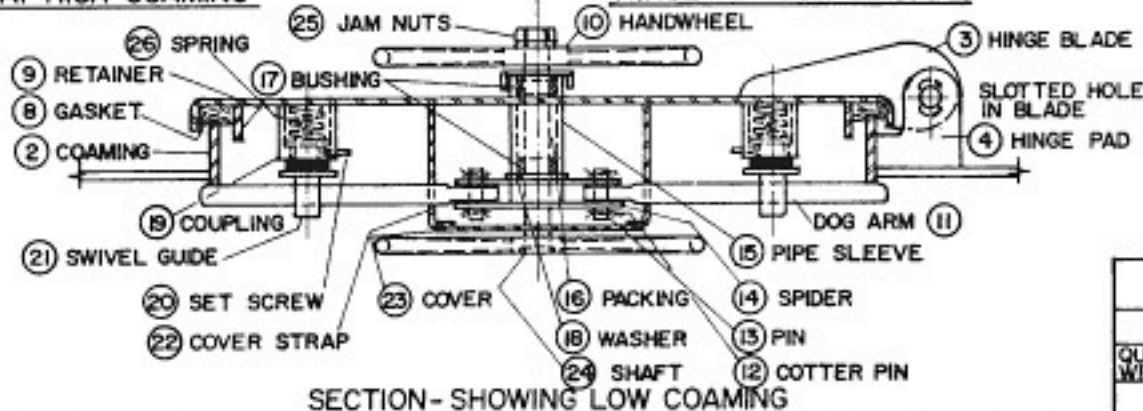

DOG AT HIGH COAMING

HINGE AT HIGH COAMING

SECTION - SHOWING LOW COAMING

SCHEDULE OF MATERIALS

PC. NO.	MATERIAL	REMARKS
1	MILD STEEL	
2	MILD STEEL	
3	MILD STEEL	
4	MILD STEEL	
5	COLD FINISH	
6	BRASS	
7	BRASS	
8	NEOPRENE	
9	MILD STEEL	
10	MILD STEEL	
11	MILD STEEL	
12	MILD STEEL	
13	COLD FINISH	
14	MILD STEEL	
15	MILD STEEL	
16	GRAPHITE	
17	DELFIN	
18	BRASS	
19	MILD STEEL	
20	MILD STEEL	
21	BRASS	
22	MILD STEEL	
23	MILD STEEL	
24	COLD FINISH	
25	BRASS	
26	STEEL	
27	MILD STEEL	
28	MILD STEEL	

Byrne, Rice & Turner
www.BRTMarine.com
 800-725-3787

BYRNE, RICE & TURNER, INC.
 NEW ORLEANS, LOUISIANA
 QUICK ACTING WATERTIGHT ROUND SCUTTLE
 WITH THREE DOGS
 DRAWING NO. 402